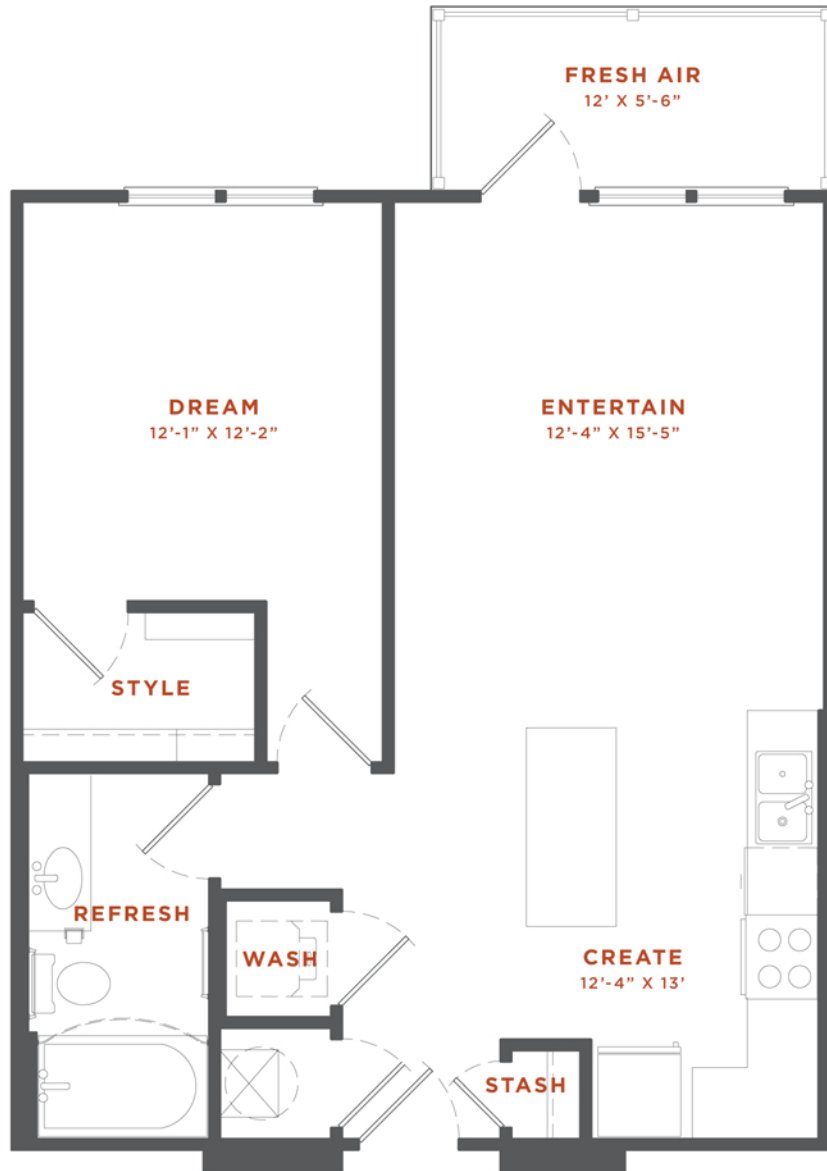

THE GOSSETT
— ON CHURCH —

UNIT - A2

ONE BEDROOM | ONE BATHROOM
TOTAL SQFT. 702