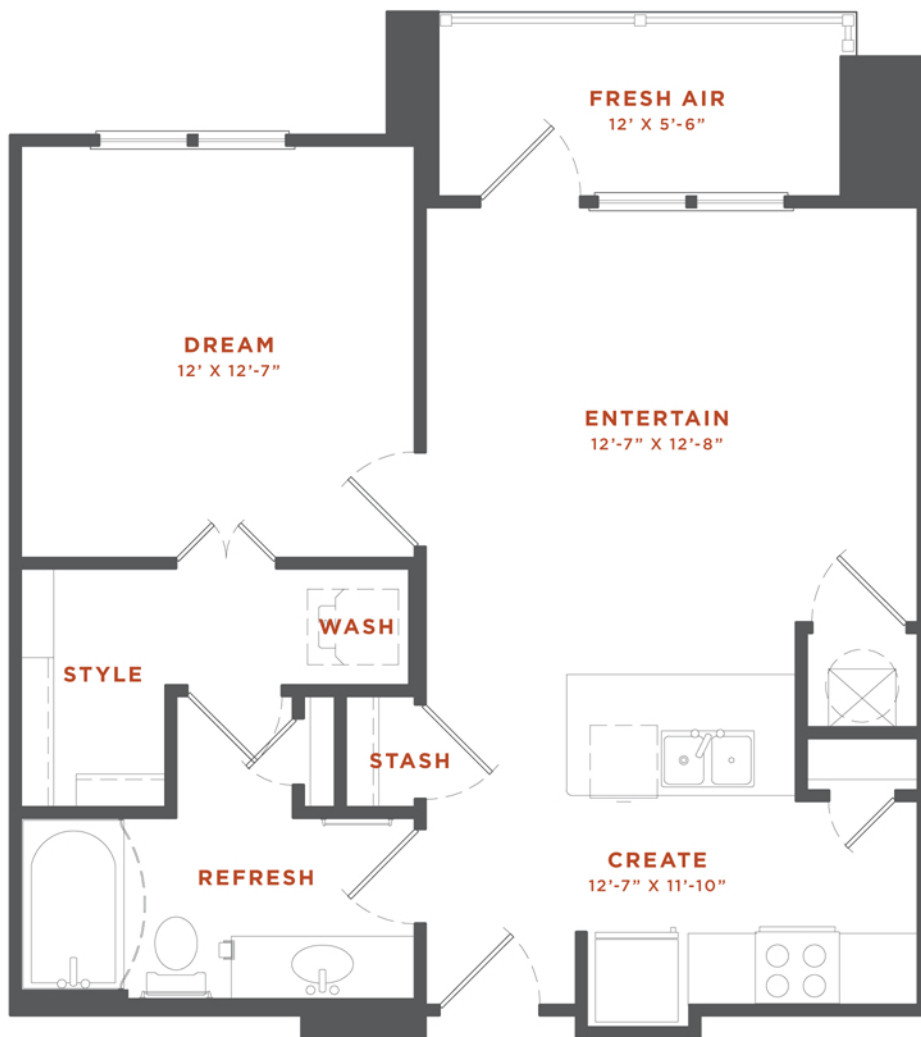

THE GOSSETT
— ON CHURCH —

UNIT – A3

ONE BEDROOM | ONE BATHROOM
TOTAL SQFT. 691