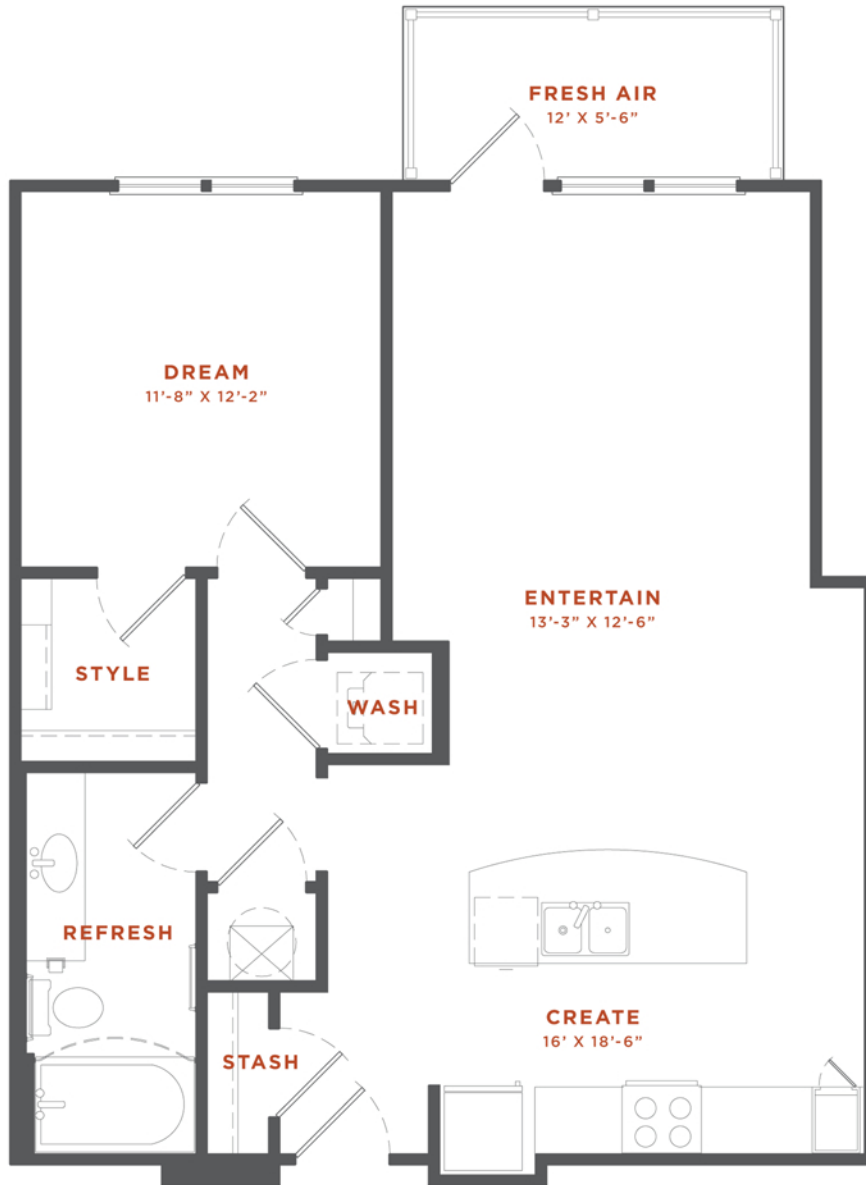

THE GOSSETT  
— ON CHURCH —

UNIT - A4

ONE BEDROOM | ONE BATHROOM  
TOTAL SQFT. 828