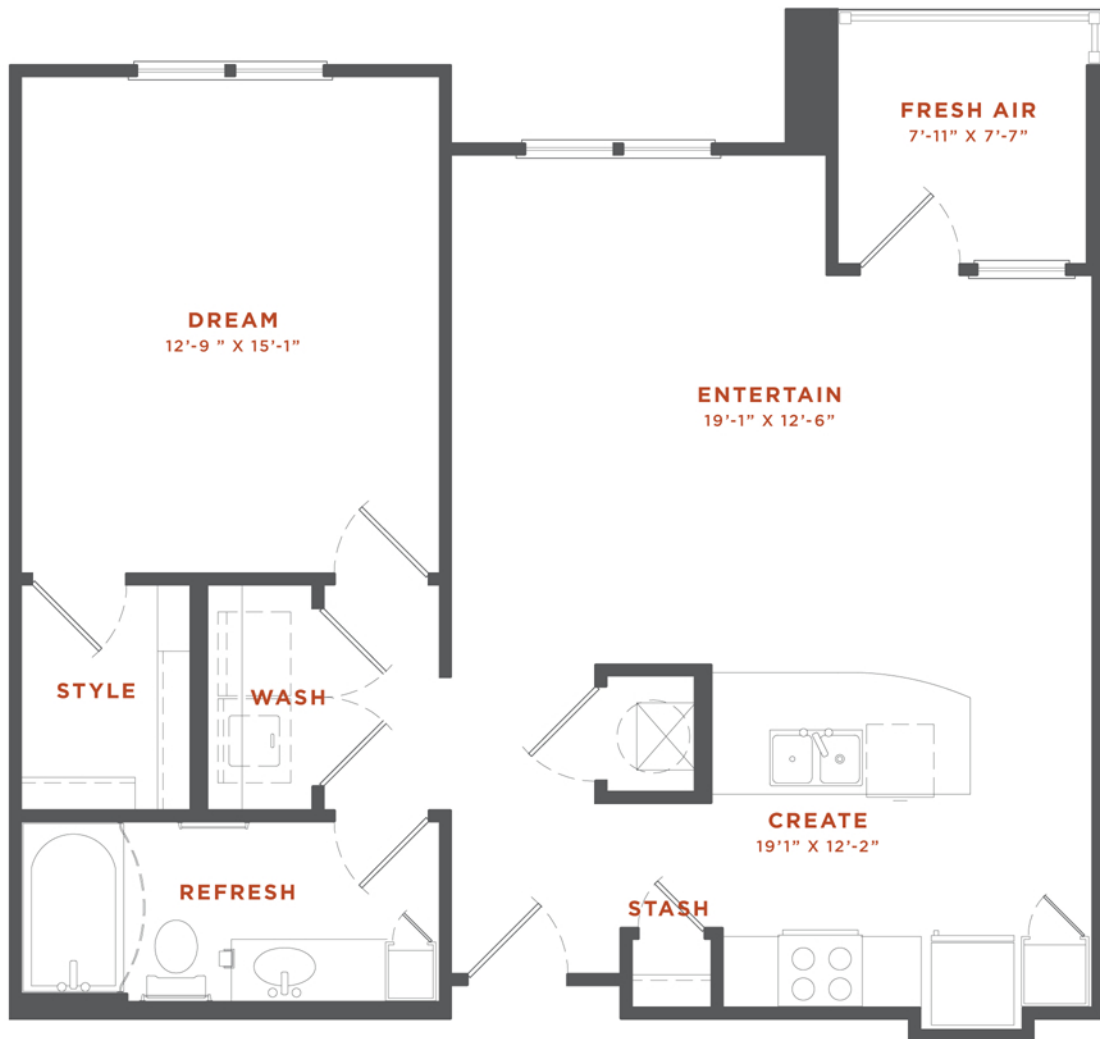

THE GOSSETT
— ON CHURCH —

UNIT – A5

ONE BEDROOM | ONE BATHROOM
TOTAL SQFT. 000